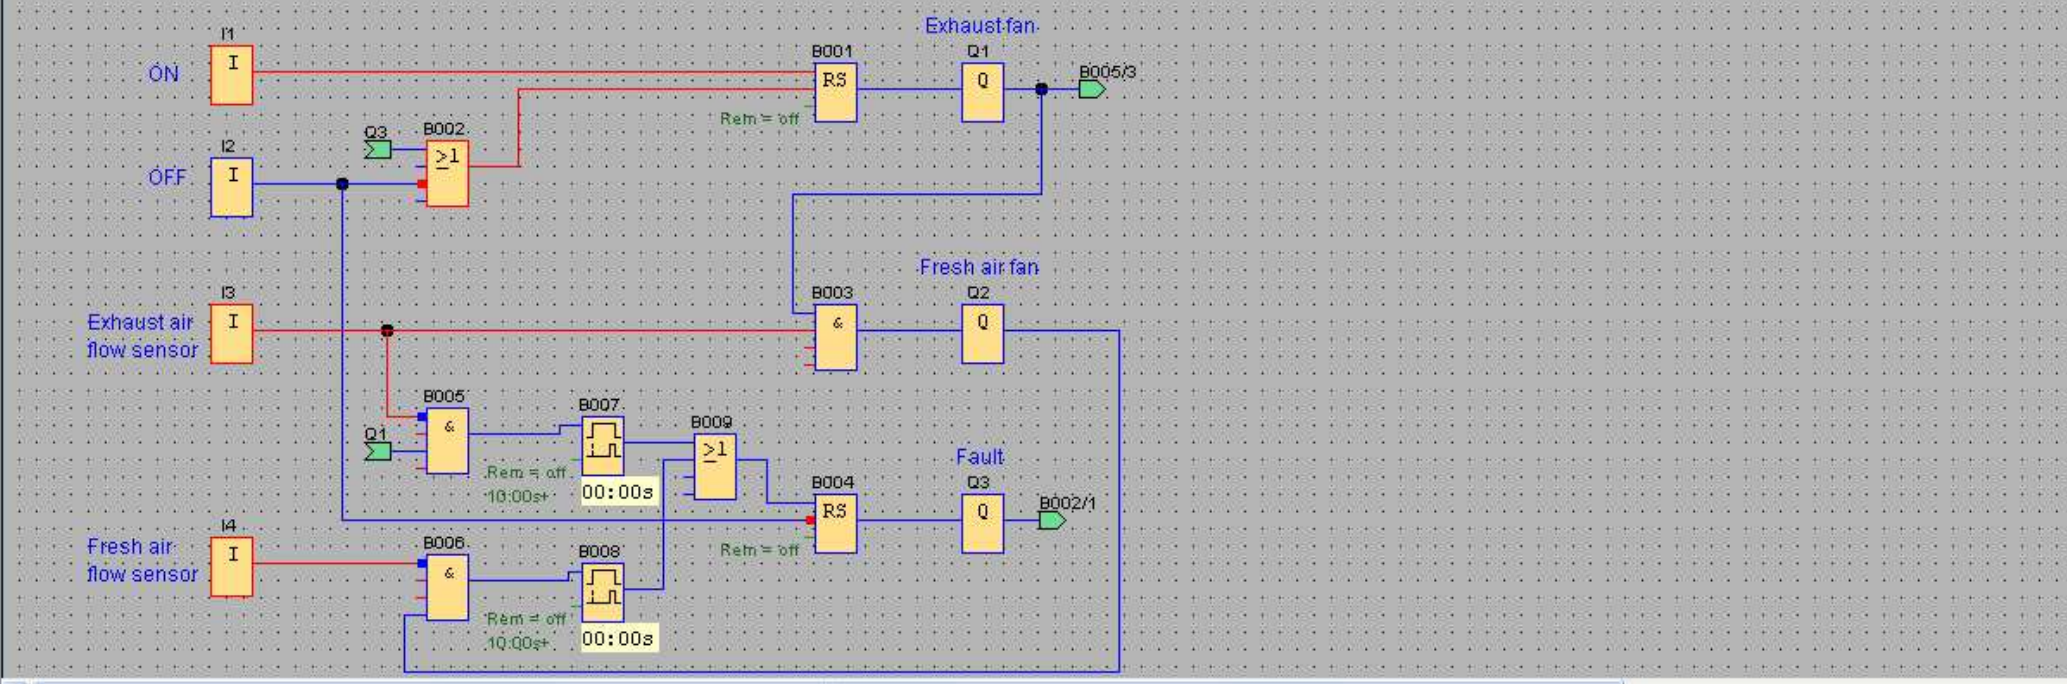

Schakelschema1.lsc Air-conditioning system.lsc

### Air-conditioning system

Werktuig

Simulation controls including a sequence of light icons (I1-I4, Q1-Q3), a play button, a stop button, a refresh button, a cycle counter (1 Cycli), and a timer (20:42:20).